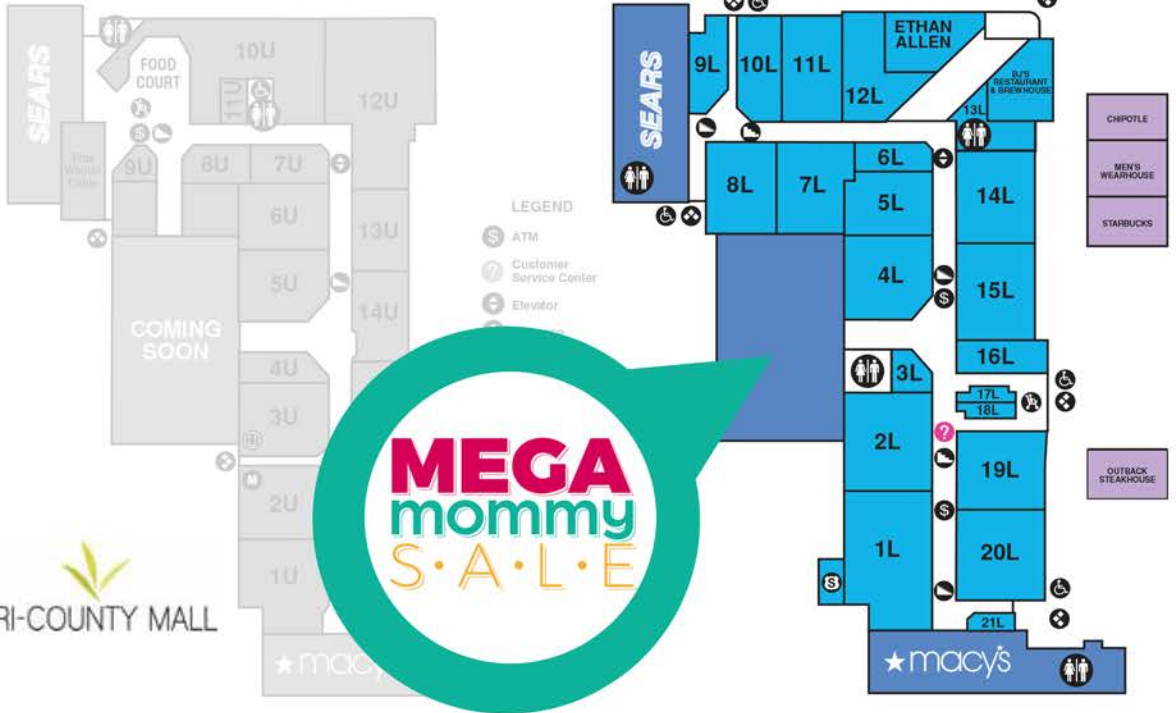

UPPER LEVEL

LOWER LEVEL

TRI-COUNTY MALL